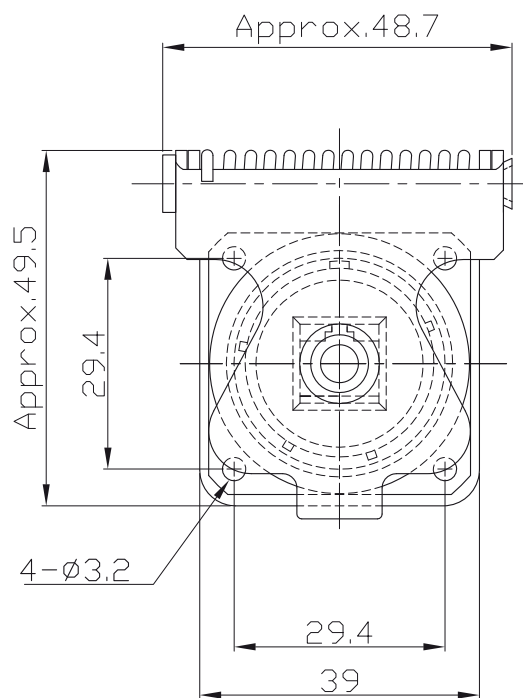

# RJF TV

Self Closing Cap (SCC Series)

This Self Closing cap automatically protects the RJF TV square flange receptacle (MIL-DTL-38999 type), protecting your system from dust and water projection. A spring automatically closes the upper part of the cap when the RJF TV plug is removed from the receptacle.

### IMPORTANT NOTE

Metal Self Closing cap are sold separately (without receptacle)

- Panel Gasket for square flange receptacle (Thickness: 0,8 mm [.031]):

PART NUMBER: JE19

### PART NUMBER:

Self closing cap only: **RJFTVSCC**

**Remark:** Compatible only with RJFTV square flange receptacle type: RJFTV2XXX (see page 14)