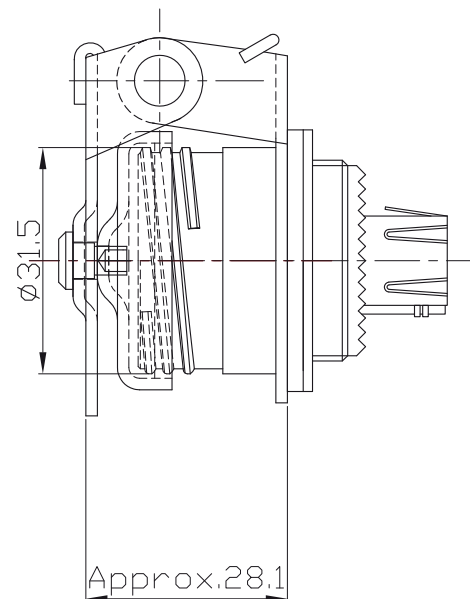

# RJF TV

Self Closing Cap (SCC Series)

This Self Closing cap automatically protects the RJF TV square flange receptacle (MIL-DTL-38999 type), protecting your system from dust and water projection. A spring automatically closes the upper part of the cap when the RJF TV plug is removed from the receptacle.

### IMPORTANT NOTE

Metal Self Closing cap are sold separately (without receptacle)

- Panel Gasket for square flange receptacle (Thickness: 0,8 mm [.031]):

PART NUMBER: JE19

### PART NUMBER:

Self closing cap only: **RJFTVSCC**

**Remark:** Compatible only with RJFTV square flange receptacle type: RJFTV2XXX (see page 14)