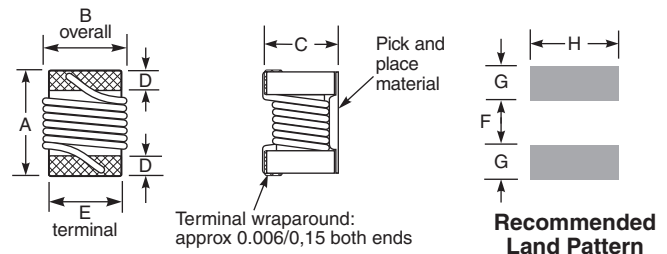

Designer's Kits C425A and B contain 20 of each value

Core material Ceramic

Environmental RoHS compliant, halogen free

Terminations RoHS compliant matte tin over nickel over silver.

Weight 0.14 – 0.23 mg

Ambient temperature –40°C to +125°C with Irms current

Maximum part temperature +140°C (ambient + temp rise).

Storage temperature Component: –40°C to +140°C.

Tape and reel packaging: –40°C to +80°C

Resistance to soldering heat Max three 40 second reflows at +260°C, parts cooled to room temperature between cycles

Temperature Coefficient of Inductance (TCL) +25 to +125 ppm/°C

Moisture Sensitivity Level (MSL) 1 (unlimited floor life at <30°C / 85% relative humidity)

Failures in Time (FIT) / Mean Time Between Failures (MTBF)

One per billion hours / one billion hours, calculated per Telcordia SR-332

Packaging 2000 per 7" reel. Paper tape: 8 mm wide, 0.6 mm thick, 2 mm pocket spacing

PCB washing Tested to MIL-STD-202 Method 215 plus an additional aqueous wash. See [Doc787_PCB_Washing.pdf](#).