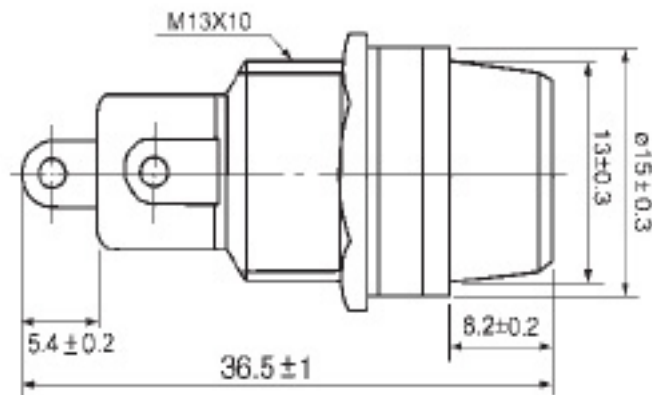

FUSE AND FUSE HOLDER

Fuse holders * Fuse Clips

KLS5-254 Pane Mount Fuse Holder For Fuse 5.2×20mm

Product Information

Suitable fuse: 5.2×20mm

Maximum rated value: 10A.250V.AC

Housing: High temperature resisting flame-retarded plastic

Pole: Silver-plating brass

ORDER INFORMATION

Product NO.: KLS5-254

Pos. NO. _____

_____ Fuse Holder For Fuse 5.2×20mm