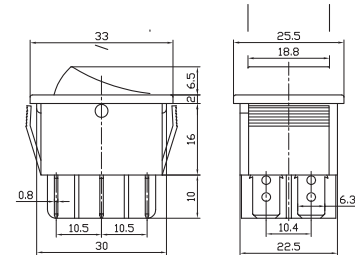

Double-poles Rocker Switch
Double-poles Illuminated Rocker Switch

RS-2 Series
IRS-2 Series

	<p>IRS-202-1A ON-ON IRS-203-1A ON-OFF-ON RS-202-1A ON-ON RS-203-1A ON-OFF-ON DPDT 6P</p>	
	<p>IRS-202-1B ON-ON IRS-203-1B ON-OFF-ON RS-202-1B ON-ON RS-203-1B ON-OFF-ON DPDT 6P</p>	
	<p>IRS-202-1C ON-ON IRS-203-1C ON-OFF-ON RS-202-1C ON-ON RS-203-1C ON-OFF-ON DPDT 6P</p>	
	<p>IRS-201-2A ON-OFF RS-201-2A ON-OFF DPST 4P</p>	
	<p>IRS-201-2B ON-OFF RS-201-2B ON-OFF DPST 4P</p>	
	<p>IRS-201-2C ON-OFF RS-201-2C ON-OFF DPST 4P</p>	
	<p>IRS-202-2A ON-ON RS-202-2A ON-ON DPDT 6P</p>	

双刀波动开关
双刀带灯波动开关

Double-poles Rocker Switch
Double-poles Illuminated Rocker Switch

RS-2 Series
IRS-2 Series

IRS-202-2B ON-ON
RS-202-2B ON-ON
DPDT 6P

IRS-202-2C ON-ON
RS-202-2C ON-ON
DPDT 6P

IRS-201-3A ON-OFF
RS-201-3A ON-OFF
DPST 4P

IRS-201-3C ON-OFF
RS-201-3C ON-OFF
RS-211-3C (ON)-OFF
DPST 4P

IRS-202-3A ON-ON
RS-202-3A ON-ON
DPDT 6P

IRS-202-3C ON-ON
RS-202-3C ON-ON
DPDT 6P

双刀波动开关
双刀带灯波动开关

Double-poles Rocker Switch

Double-poles Illuminated Rocker Switch