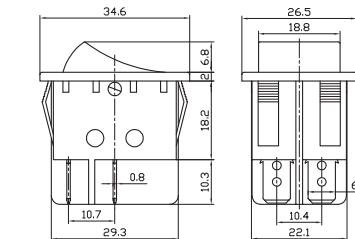

Double-poles Rocker Switch
Double-poles Illuminated Rocker Switch

RS-2 Series
IRS-2 Series

	<p>IRS-202-1A ON-ON IRS-203-1A ON-OFF-ON RS-202-1A ON-ON RS-203-1A ON-OFF-ON DPDT 6P</p>	
	<p>IRS-202-1B ON-ON IRS-203-1B ON-OFF-ON RS-202-1B ON-ON RS-203-1B ON-OFF-ON DPDT 6P</p>	
	<p>IRS-202-1C ON-ON IRS-203-1C ON-OFF-ON RS-202-1C ON-ON RS-203-1C ON-OFF-ON DPDT 6P</p>	
	<p>IRS-201-2A ON-OFF RS-201-2A ON-OFF DPST 4P</p>	
	<p>IRS-201-2B ON-OFF RS-201-2B ON-OFF DPST 4P</p>	
	<p>IRS-201-2C ON-OFF RS-201-2C ON-OFF DPST 4P</p>	
	<p>IRS-202-2A ON-ON RS-202-2A ON-ON DPDT 6P</p>	

双刀波动开关
双刀带灯波动开关

Double-poles Rocker Switch
Double-poles Illuminated Rocker Switch

RS-2 Series
IRS-2 Series

IRS-202-2B ON-ON
RS-202-2B ON-ON
DPDT 6P

IRS-202-2C ON-ON
RS-202-2C ON-ON
DPDT 6P

IRS-201-3A ON-OFF
RS-201-3A ON-OFF
DPST 4P

IRS-201-3C ON-OFF
RS-201-3C ON-OFF
RS-211-3C (ON)-OFF
DPST 4P

IRS-202-3A ON-ON
RS-202-3A ON-ON
DPDT 6P

IRS-202-3C ON-ON
RS-202-3C ON-ON
DPDT 6P

双刀波动开关
双刀带灯波动开关

Double-poles Rocker Switch

Double-poles Illuminated Rocker Switch