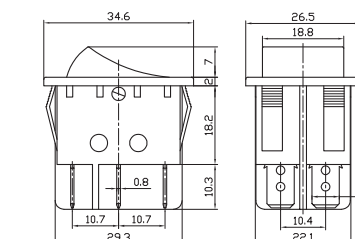

双刀波动开关
双刀带灯波动开关

Double-poles Rocker Switch
Double-poles Illuminated Rocker Switch

RS-2 Series
IRS-2 Series

IRS-202-2B ON-ON
RS-202-2B ON-ON
DPDT 6P

IRS-202-2C ON-ON
RS-202-2C ON-ON
DPDT 6P

IRS-201-3A ON-OFF
RS-201-3A ON-OFF
DPST 4P

IRS-201-3C ON-OFF
RS-201-3C ON-OFF
RS-211-3C (ON)-OFF
DPST 4P

IRS-202-3A ON-ON
RS-202-3A ON-ON
DPDT 6P

IRS-202-3C ON-ON
RS-202-3C ON-ON
DPDT 6P