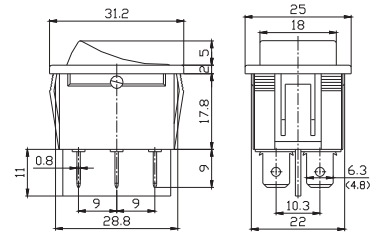

RS-203-5C ON-OFF-ON
DPDT 6P
RS-2032-5C ON-ON-ON
DP3T 5P
6A 125VAC;3A 250VAC