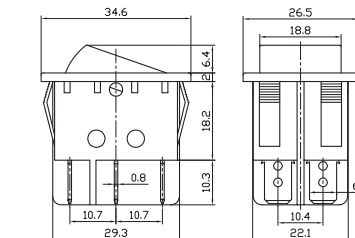

IRS-202-3C ON-ON
RS-202-3C ON-ON
DPDT 6P