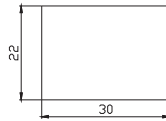

RS-202-4C ON-ON
RS-203-4C ON-OFF-ON
RS-223-4C (ON)-OFF-(ON)
DPDT 6P