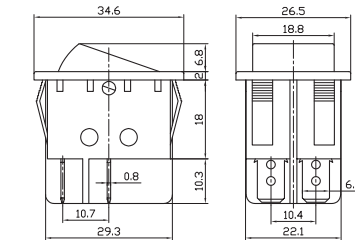

Double-poles Rocker Switch
Double-poles Illuminated Rocker Switch

RS-2 Series
IRS-2 Series

	<p>IRS-202-1A ON-ON IRS-203-1A ON-OFF-ON RS-202-1A ON-ON RS-203-1A ON-OFF-ON DPDT 6P</p>	
	<p>IRS-202-1B ON-ON IRS-203-1B ON-OFF-ON RS-202-1B ON-ON RS-203-1B ON-OFF-ON DPDT 6P</p>	
	<p>IRS-202-1C ON-ON IRS-203-1C ON-OFF-ON RS-202-1C ON-ON RS-203-1C ON-OFF-ON DPDT 6P</p>	
	<p>IRS-201-2A ON-OFF RS-201-2A ON-OFF DPST 4P</p>	
	<p>IRS-201-2B ON-OFF RS-201-2B ON-OFF DPST 4P</p>	
	<p>IRS-201-2C ON-OFF RS-201-2C ON-OFF DPST 4P</p>	
	<p>IRS-202-2A ON-ON RS-202-2A ON-ON DPDT 6P</p>	

双刀波动开关
双刀带灯波动开关

Double-poles Rocker Switch
Double-poles Illuminated Rocker Switch

RS-2 Series
IRS-2 Series

IRS-202-2B ON-ON
RS-202-2B ON-ON
DPDT 6P

IRS-202-2C ON-ON
RS-202-2C ON-ON
DPDT 6P

IRS-201-3A ON-OFF
RS-201-3A ON-OFF
DPST 4P

IRS-201-3C ON-OFF
RS-201-3C ON-OFF
RS-211-3C (ON)-OFF
DPST 4P

IRS-202-3A ON-ON
RS-202-3A ON-ON
DPDT 6P

IRS-202-3C ON-ON
RS-202-3C ON-ON
DPDT 6P

双刀波动开关
双刀带灯波动开关

Double-poles Rocker Switch

Double-poles Illuminated Rocker Switch