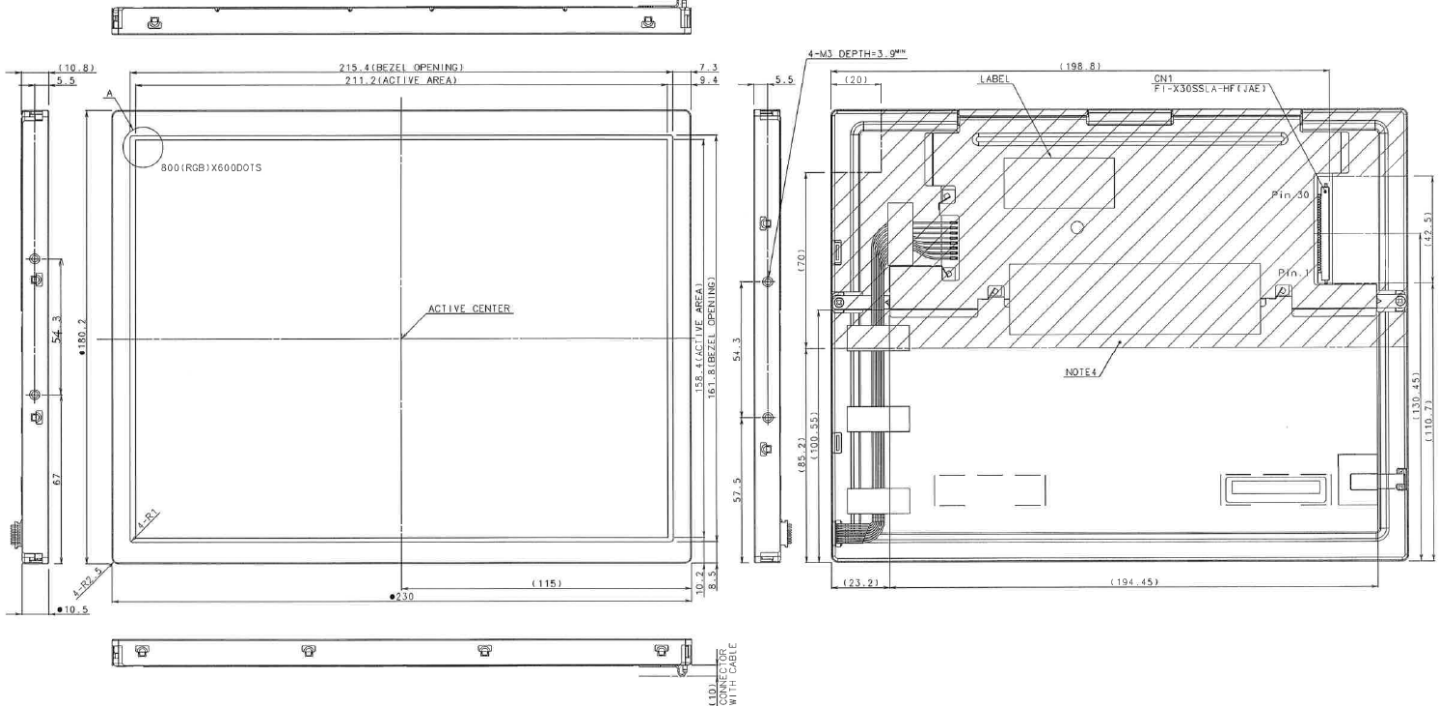

Ask us about the Value-Added Program
Let us attach your chosen touch screen, connector or provide you
with custom cables to meet your needs

For more information, please call 734-416-8500 or visit our
website at www.kyocera-display.com