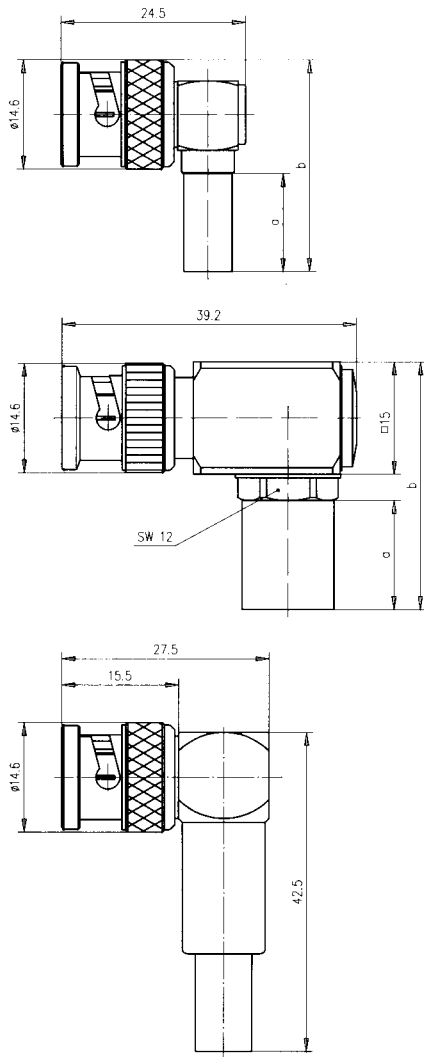

4. BNC-Kabelwinkelstecker Crimp
 BNC-Angle-Plug Crimp

Bestell-Nr. Order Nr.	Z Z	Kabel-Type Cable type	Montage Assembly	Anmerkungen Remarks
J01000A0010	50	RG 174/U; RG 188 A/U; RG 316/U	A0503	A a = 9.5 b = 24.7
J01000A1257	50	RG 58 C/U; Belden 9907	A0505	A a = 13 b = 28.2
J01000A1258	50	RG 223/U	A0505	A a = 13.5 b = 28.7
J01000A0030	50	RG 213/U; AA 5886	D0512	B a = 14.5 b = 33
J01000A0031	50	RG 214/U; RG 393/U	D0512	B a = 13 b = 31.5
J01000A0024	50	RG 58 C/U; Belden 9907	A0605	C crimp/crimp
J01002A0027	75	RG 179 B/U; RG 187 A/U	A0503	A a = 9.5 b = 24.7
J01002A0029	75	Amphenol HF 2172; 0.4/2.5	A0504	A a = 13 b = 28.2
J01002A1356	75	RG 59 B/U; 0.6/3.7	A0506	A a = 13 b = 28.2
J01002B1356	75	RG 59 B/U; 0.6/3.7	A0506	A a = 13 b = 28.2 mit Schraubkappe/with screw cap
J01002A1266	75	RG 62 A/U	A0706	C crimp/crimp
J01002A1354	75	0.6/3.7D	A0606	C " "
J01002A1377	75	RG 59 B/U; 0.6/3.7	A0606	C " "